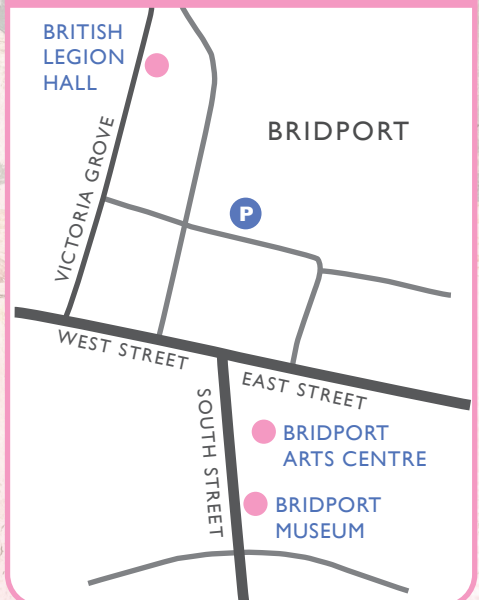

Where to see George Biles' artwork exhibited in Bridport

Thanks to National Lottery players | heritagefund.org.uk @HeritageFundUK